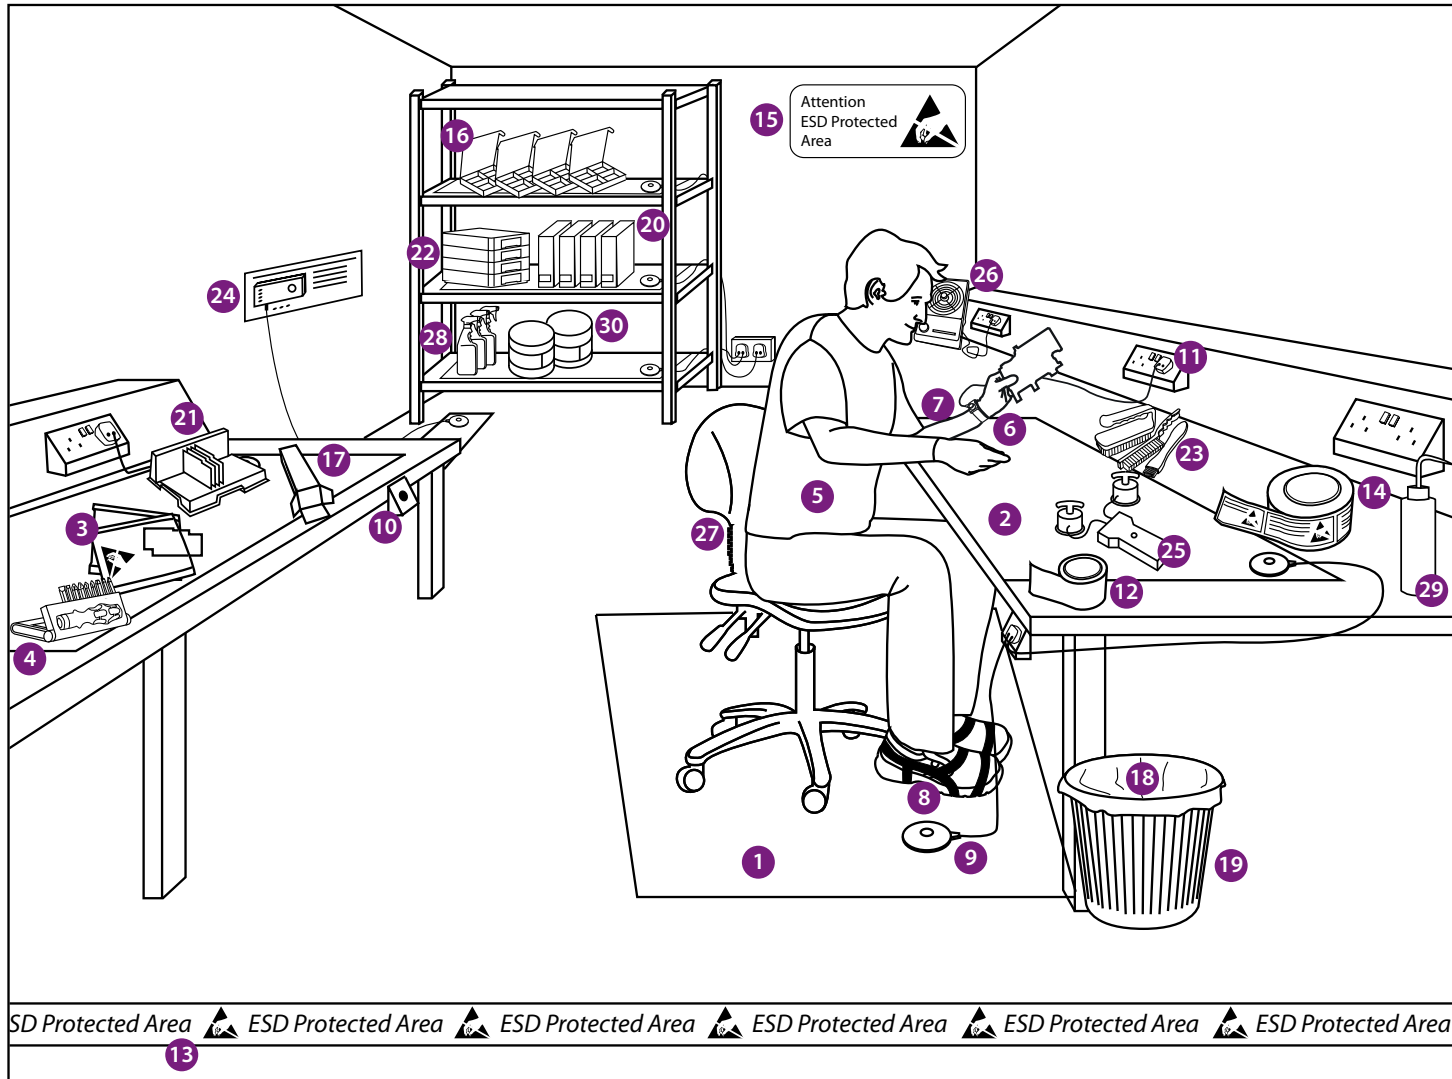

SAMPLE OF EPA WORKSTATION

- 1 ESD Matting
- 2 Bench Matting
- 3 ESD Bags
- 4 ESD Screwdrivers
- 5 Antistatic Clothing
- 6 ESD Gloves
- 7 ESD Wrist Strap
- 8 ESD Foot Grander
- 9 Grounding Cords
- 10 Earth Bonding Points
- 11 Earth Bonding Plugs
- 12 Antistatic tapes
- 13 Floor Marking Tape
- 14 ESD Labels
- 15 EPA Signage
- 16 Corstat Transit Packs
- 17 Corstat Component Boxes
- 18 ESD Refuse Sack
- 19 Conductive Waste Bin
- 20 Antistatic Ringbinders
- 21 Conductive PCB Rack
- 22 Conductive Tote Bins
- 23 Conductive Brushes
- 24 Wrist Strap & Footwear Tester
- 25 Testing Equipment
- 26 Ionising Blower
- 27 EPA Chair
- 28 IC Workstation & Mat Cleaner
- 29 ESD Wash Bottle
- 30 Floor Paint

To view the products, please click on the key above or the numbers on the image.