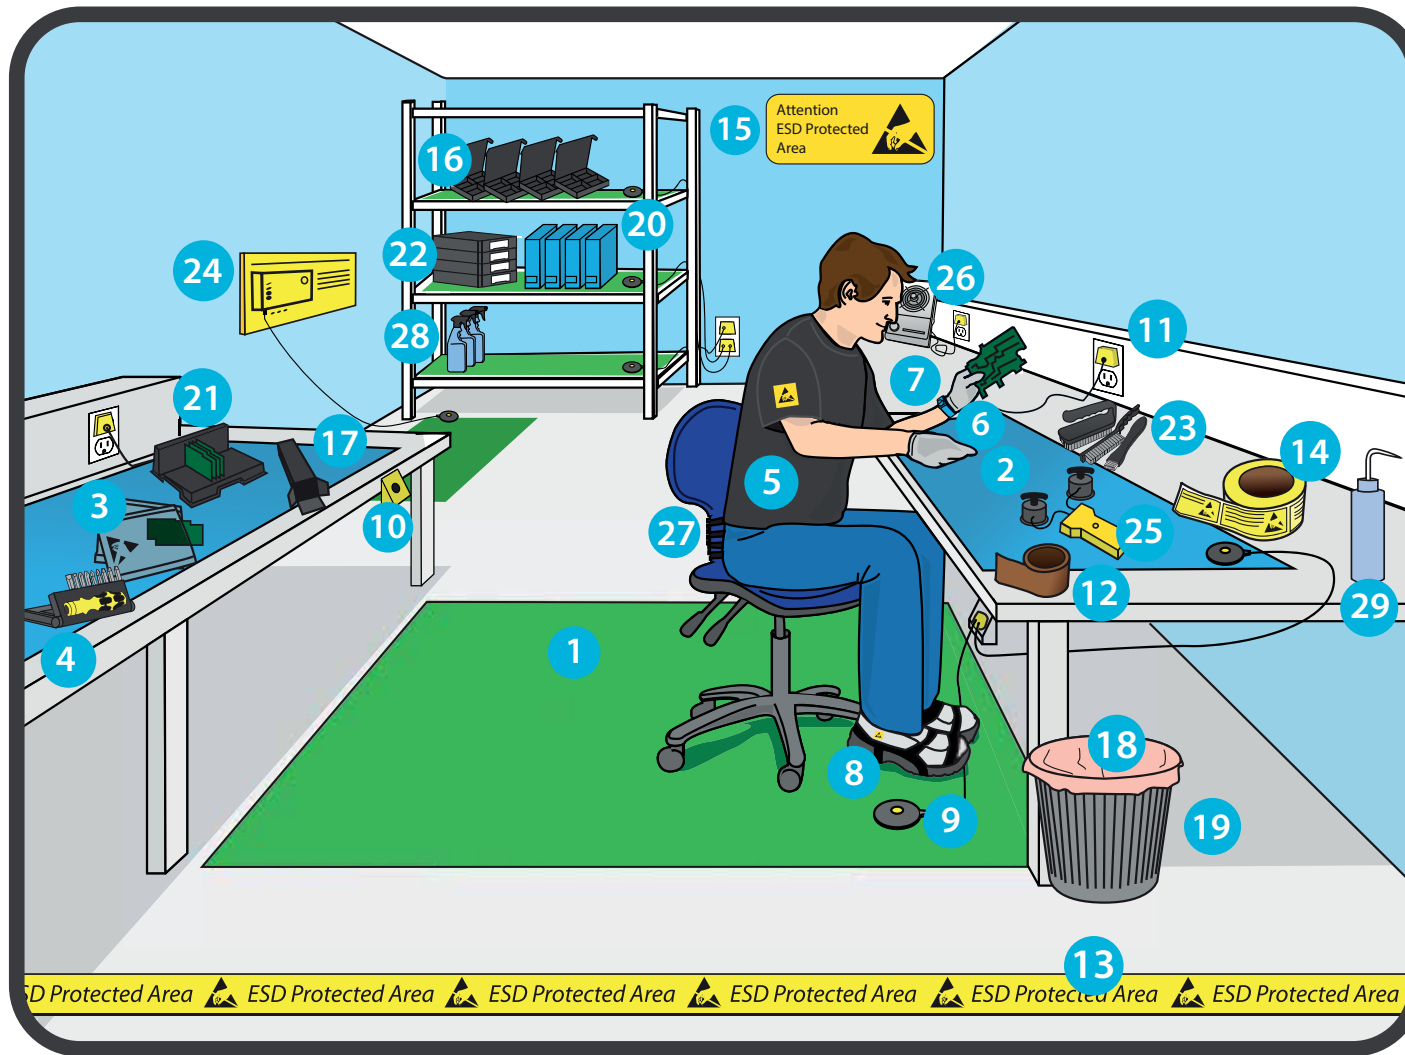

SAMPLE OF EPA WORKSTATION

1. ESD Floor Matting
2. ESD Bench Matting
3. ESD Bags
4. ESD Screwdrivers
5. Antistatic Clothing
6. ESD Gloves
7. ESD Wrist Strap
8. ESD Foot Grander
9. Grounding Cords
10. Earth Bonding Points
11. Earth Bonding Plugs
12. Antistatic tapes
13. Floor Marking Tape
14. ESD Labels
15. EPA Signage
16. Corstat Transit Packs
17. Corstat Component Boxes
18. ESD Trash Can Liners
19. Conductive Trash Can
20. Antistatic Ringbinders
21. Conductive PCB Rack
22. Conductive Tote Bins
23. Conductive Brushes
24. Wrist Strap & Footwear Tester
25. Testing Equipment
26. Ionising Blower
27. EPA Chair
28. IC Workstation & Mat Cleaner
29. ESD Wash Bottle